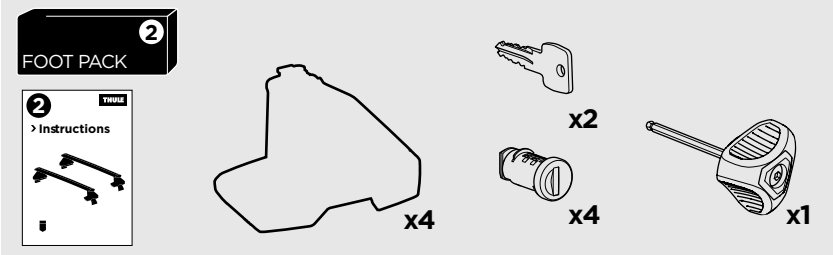

1

Kit 145238

MAZDA CX-30, 5-dr SUV, 20-

ISO 11154-E

THULE WingBar Evo	THULE WingBar Edge	THULE WingBar	THULE SquareBar Evo	Evo X (scale)	Edge X (scale)
MAZDA CX-30, 5-dr SUV, 20-				45	G

THULE ProBar Evo	THULE SlideBar Evo	X (mm/inch)		
MAZDA CX-30, 5-dr SUV, 20-		1101 mm / 43 3/8"		

THULE WingBar Evo	THULE WingBar Edge	THULE WingBar	THULE SquareBar Evo	Evo Y (scale)	Edge Y (scale)
MAZDA CX-30, 5-dr SUV, 20-				34,5	J

THULE ProBar Evo	THULE SlideBar Evo	Y (mm/inch)		
MAZDA CX-30, 5-dr SUV, 20-		996 mm / 39 1/4"		

	W (mm/inch)	Z (mm/inch)
MAZDA CX-30, 5-dr SUV, 20-	670 mm / 26 3/8"	240 mm / 9 1/2"